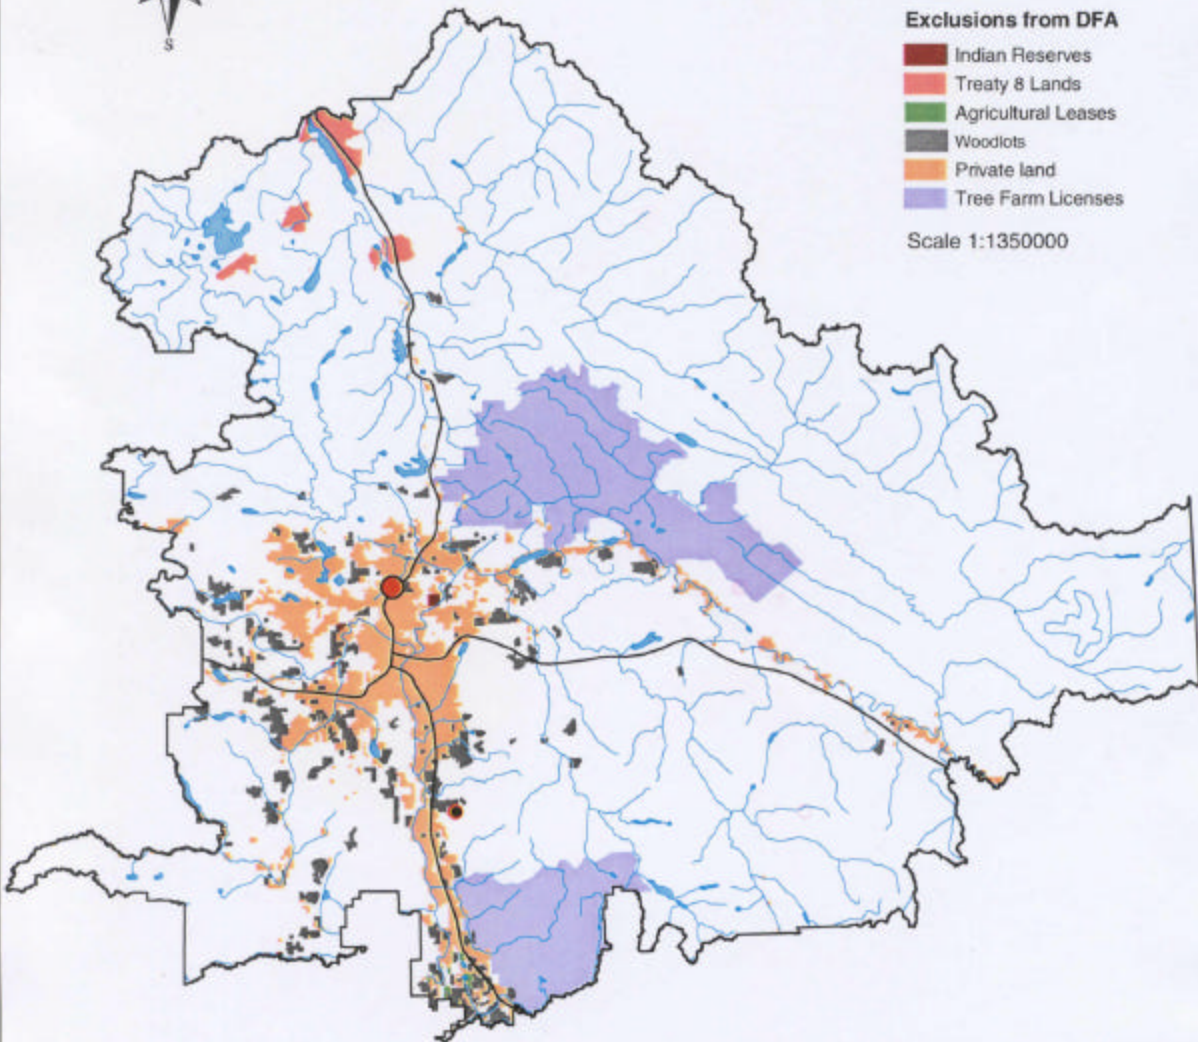

Prince George Forest District Joint Licensee Sustainable Forest Management Plan Defined Forest Area

Legend

Defined Forest Area

Exclusions from DFA

- Indian Reserves
- Treaty 8 Lands
- Agricultural Leases
- Woodlots
- Private land
- Tree Farm Licenses

Scale 1:1350000

CARRIER
LUMBER

BCTS
BC Timber Sales
Prince George Business Area